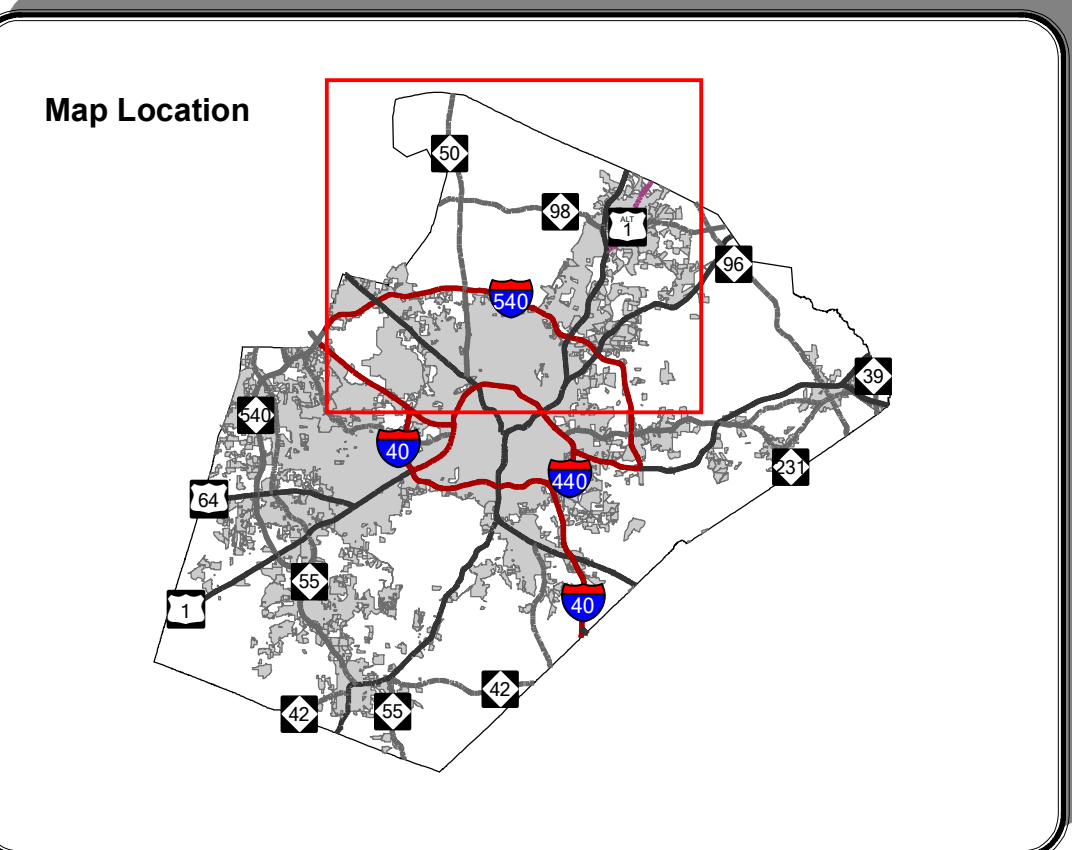

# NORTHERN WAKE FIRE INSURANCE CHANGES

**Legend**

- ▲ Fire Stations
- Current Fire Insurance DISTRICT**
  - BAY LEAF
  - DURHAM HIGHWAY
  - DUTCHVILLE
  - STONY HILL
  - WAKETTE
- New Fire Insurance DISTRICT**
  - DURHAM HIGHWAY
  - DUTCHVILLE
  - NORTHERN WAKE
  - WAKETTE

Information depicted hereon is for reference purposes only and is derived from best available sources. Wake County assumes no responsibility for errors arising from misuse of this map.

Prepared by: Marvin Carlsen  
Wake County GIS  
919-856-6377  
April 2017

**Map Information:**

Data current as of April 2017