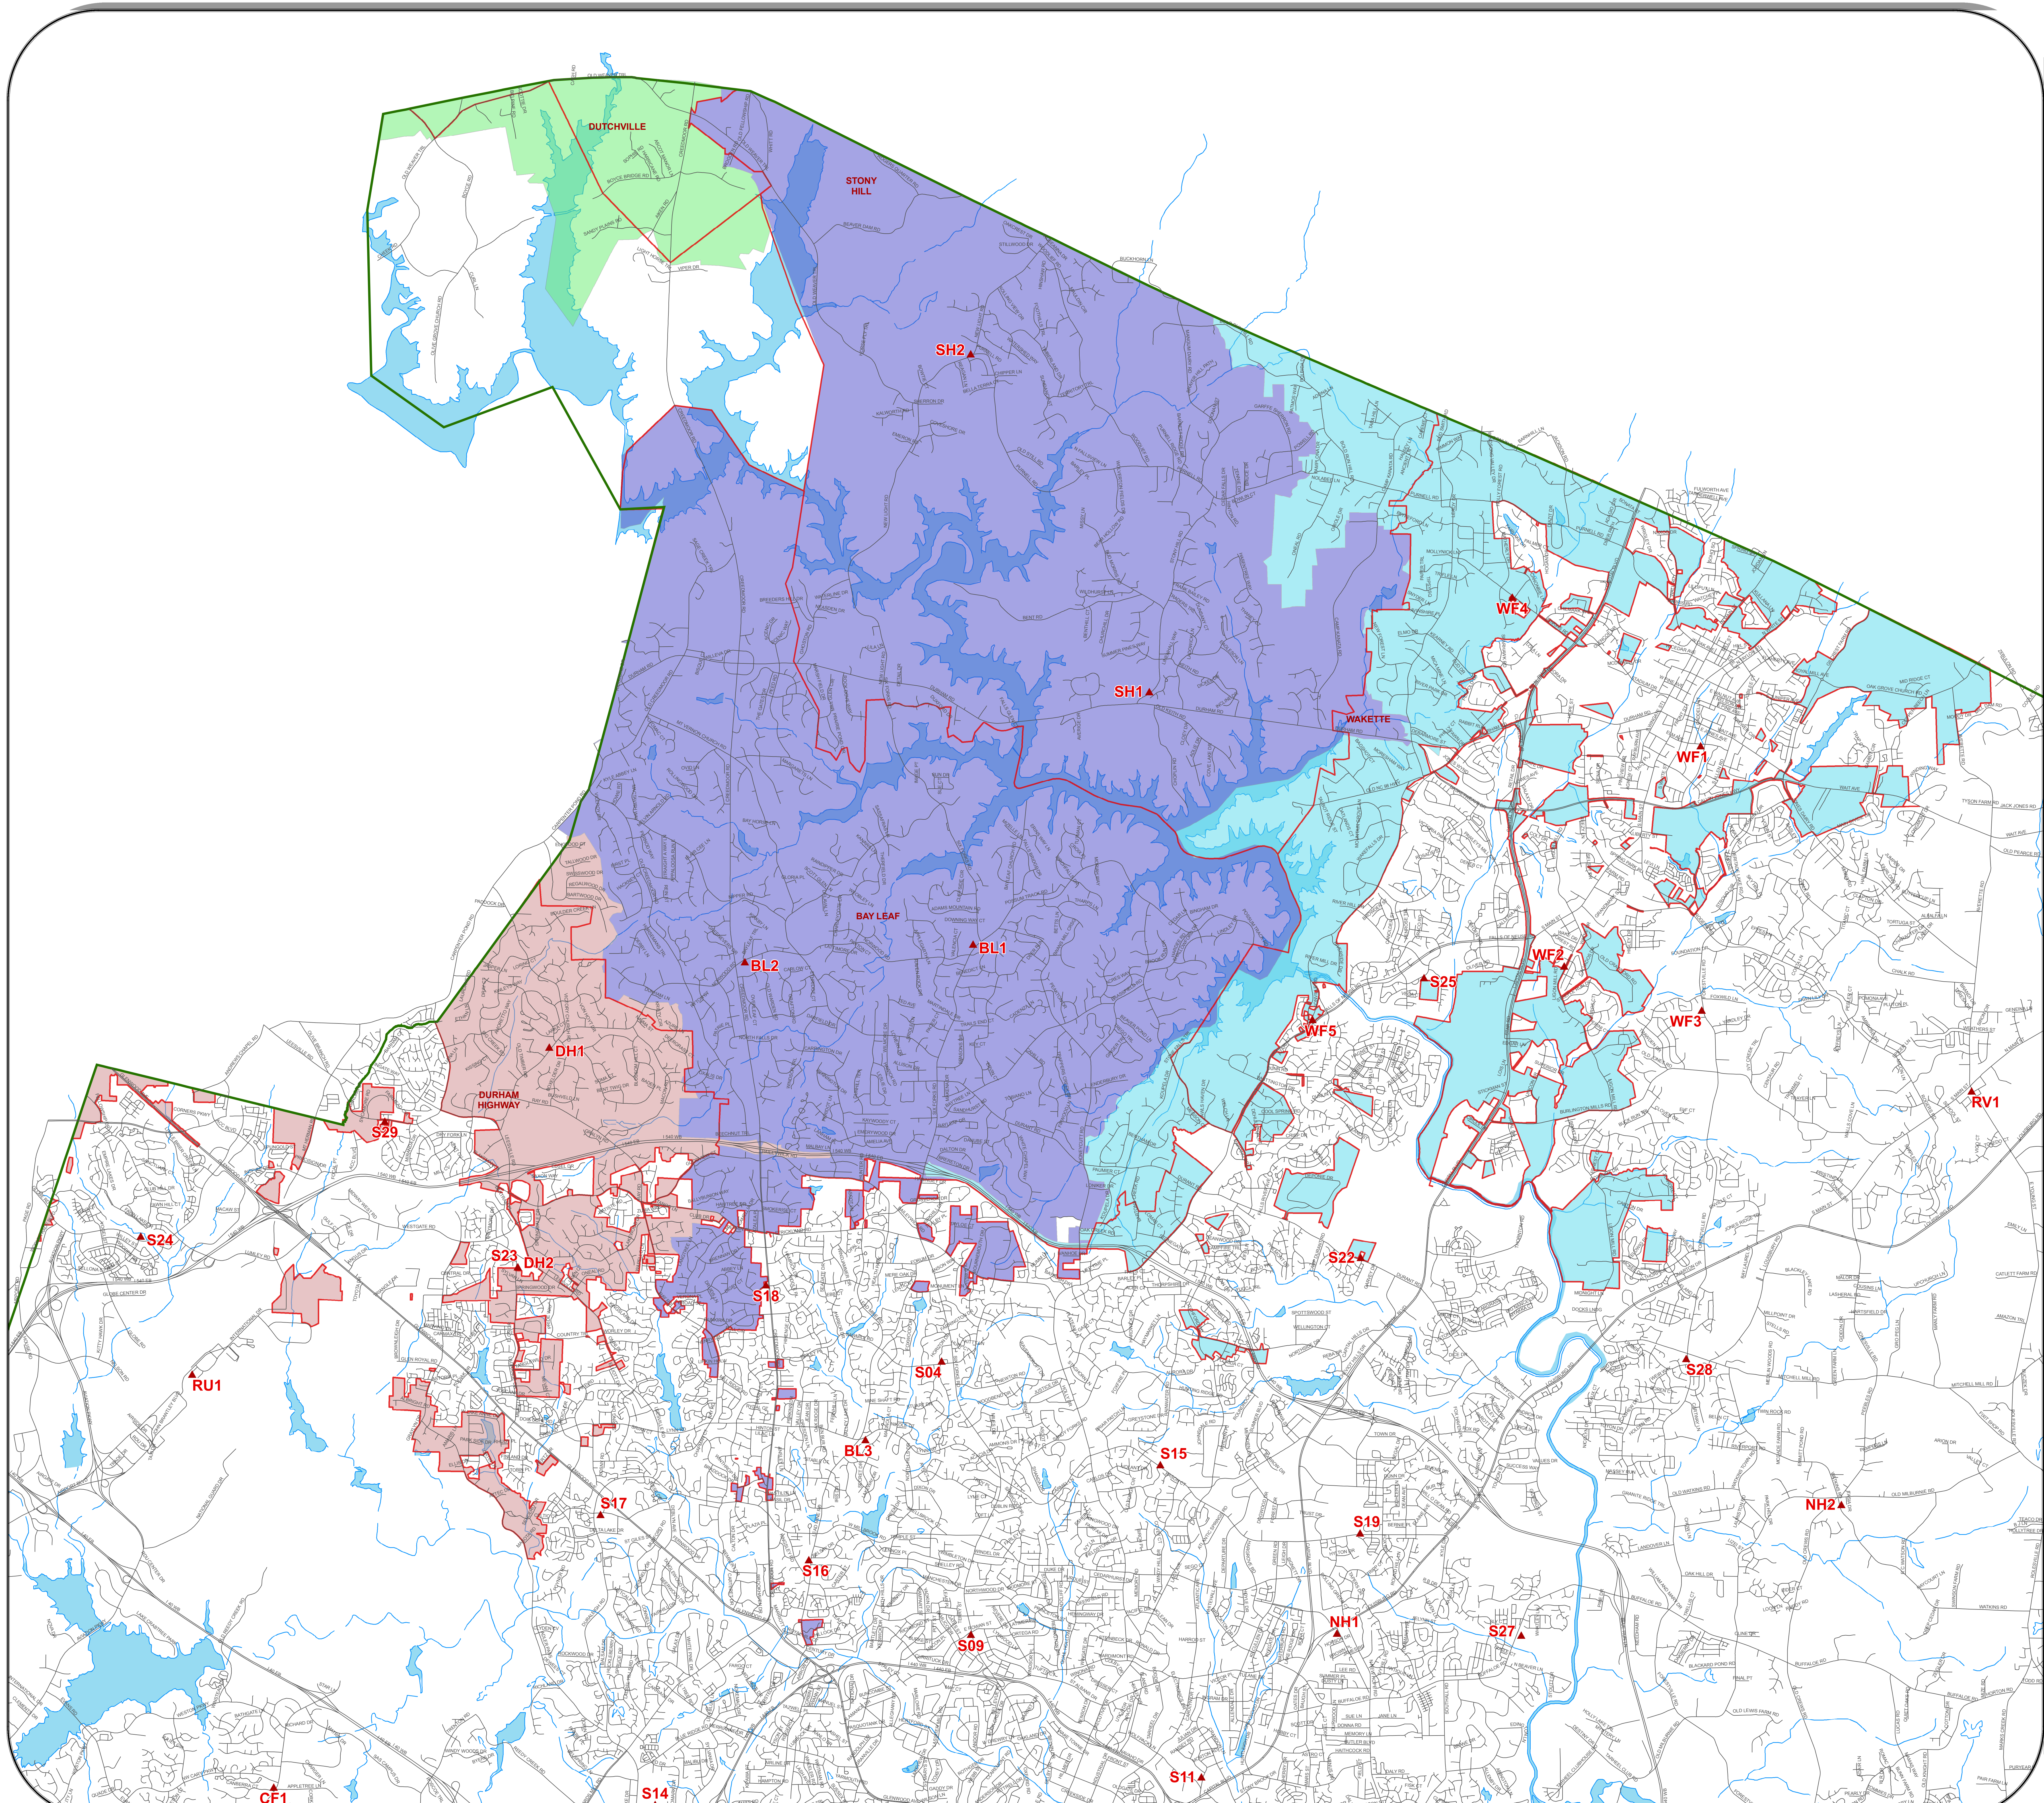

# NORTHERN WAKE FIRE INSURANCE CHANGES

**Legend**

- ▲ Fire Stations
- Current Fire Insurance DISTRICT**
  - BAY LEAF
  - DURHAM HIGHWAY
  - DUTCHVILLE
  - STONY HILL
  - WAKETTE
- New Fire Insurance DISTRICT**
  - DURHAM HIGHWAY
  - DUTCHVILLE
  - NORTHERN WAKE
  - WAKETTE

Information depicted hereon is for reference purposes only and is derived from best available sources. Wake County assumes no responsibility for errors arising from misuse of this map.

Prepared by: Marvin Carlsen  
Wake County GIS  
919-856-6377  
April 2017

**Map Information:**

Data current as of April 2017