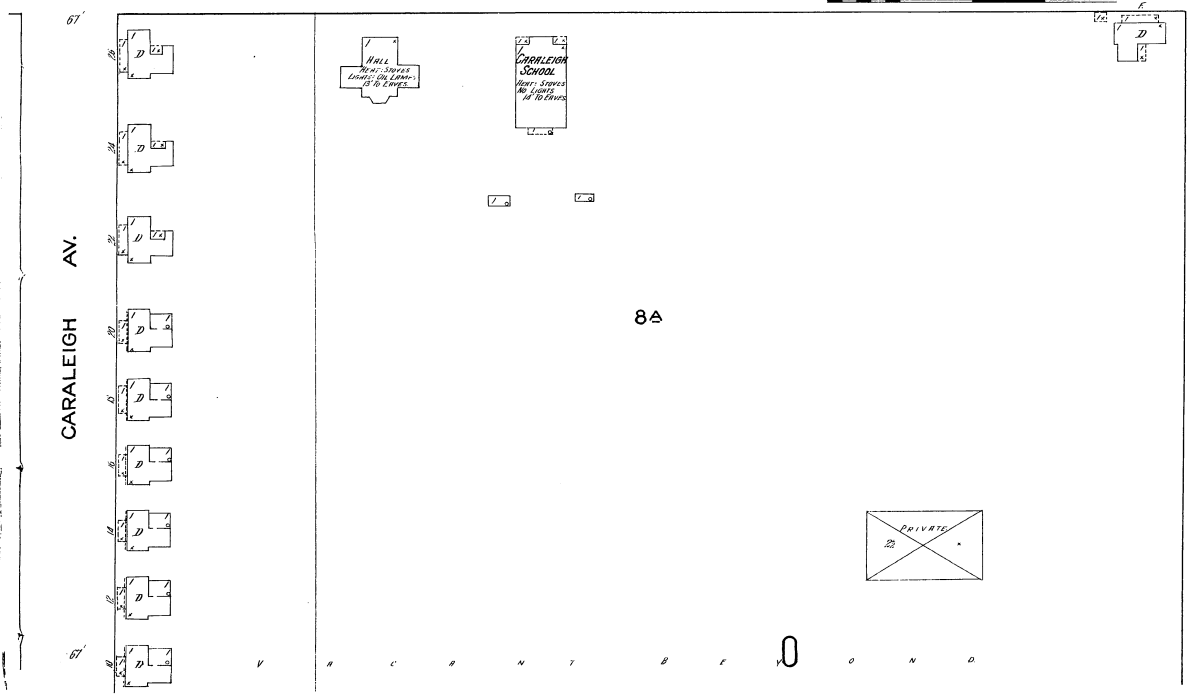

PARK Scale of Feet. 0 50 100 150

CARALEIGH AV.

SUMMIT AV.

MAYWOOD AV.

GLENDALE

GREEN

80